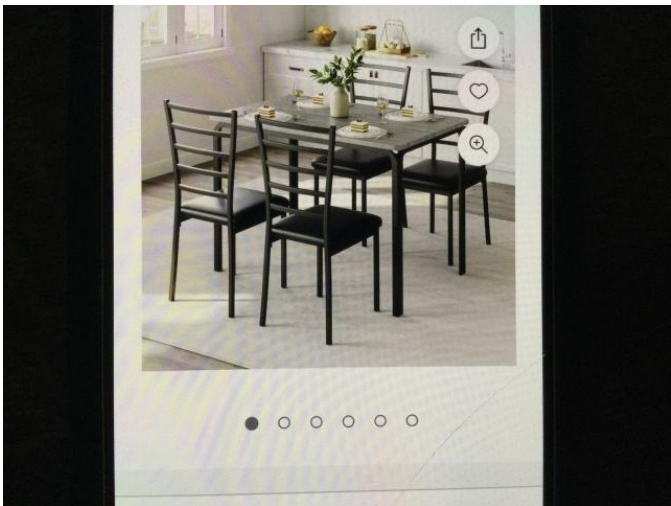

New CuisineSmart 5 piece dining set

Contact: Therese

Email: 4theresenoto@gmail.com

https://www.countybuyselltrade.com/furniture_1/new-cuisinesmart-5-piece-dinning-set_babylon_296223

Address:

Babylon

Price:

120.00 \$

In box for easy transport, easy to put together. Cushioned black metal fram chairs and table with, Gray MDF board wood finish table top. table size 43" wide 27.5"deep 30" high

New CuisineSmart 5 piece dining set
Therese
4theresenoto@gmail.com
<https://tinyurl.com/283du9m3>